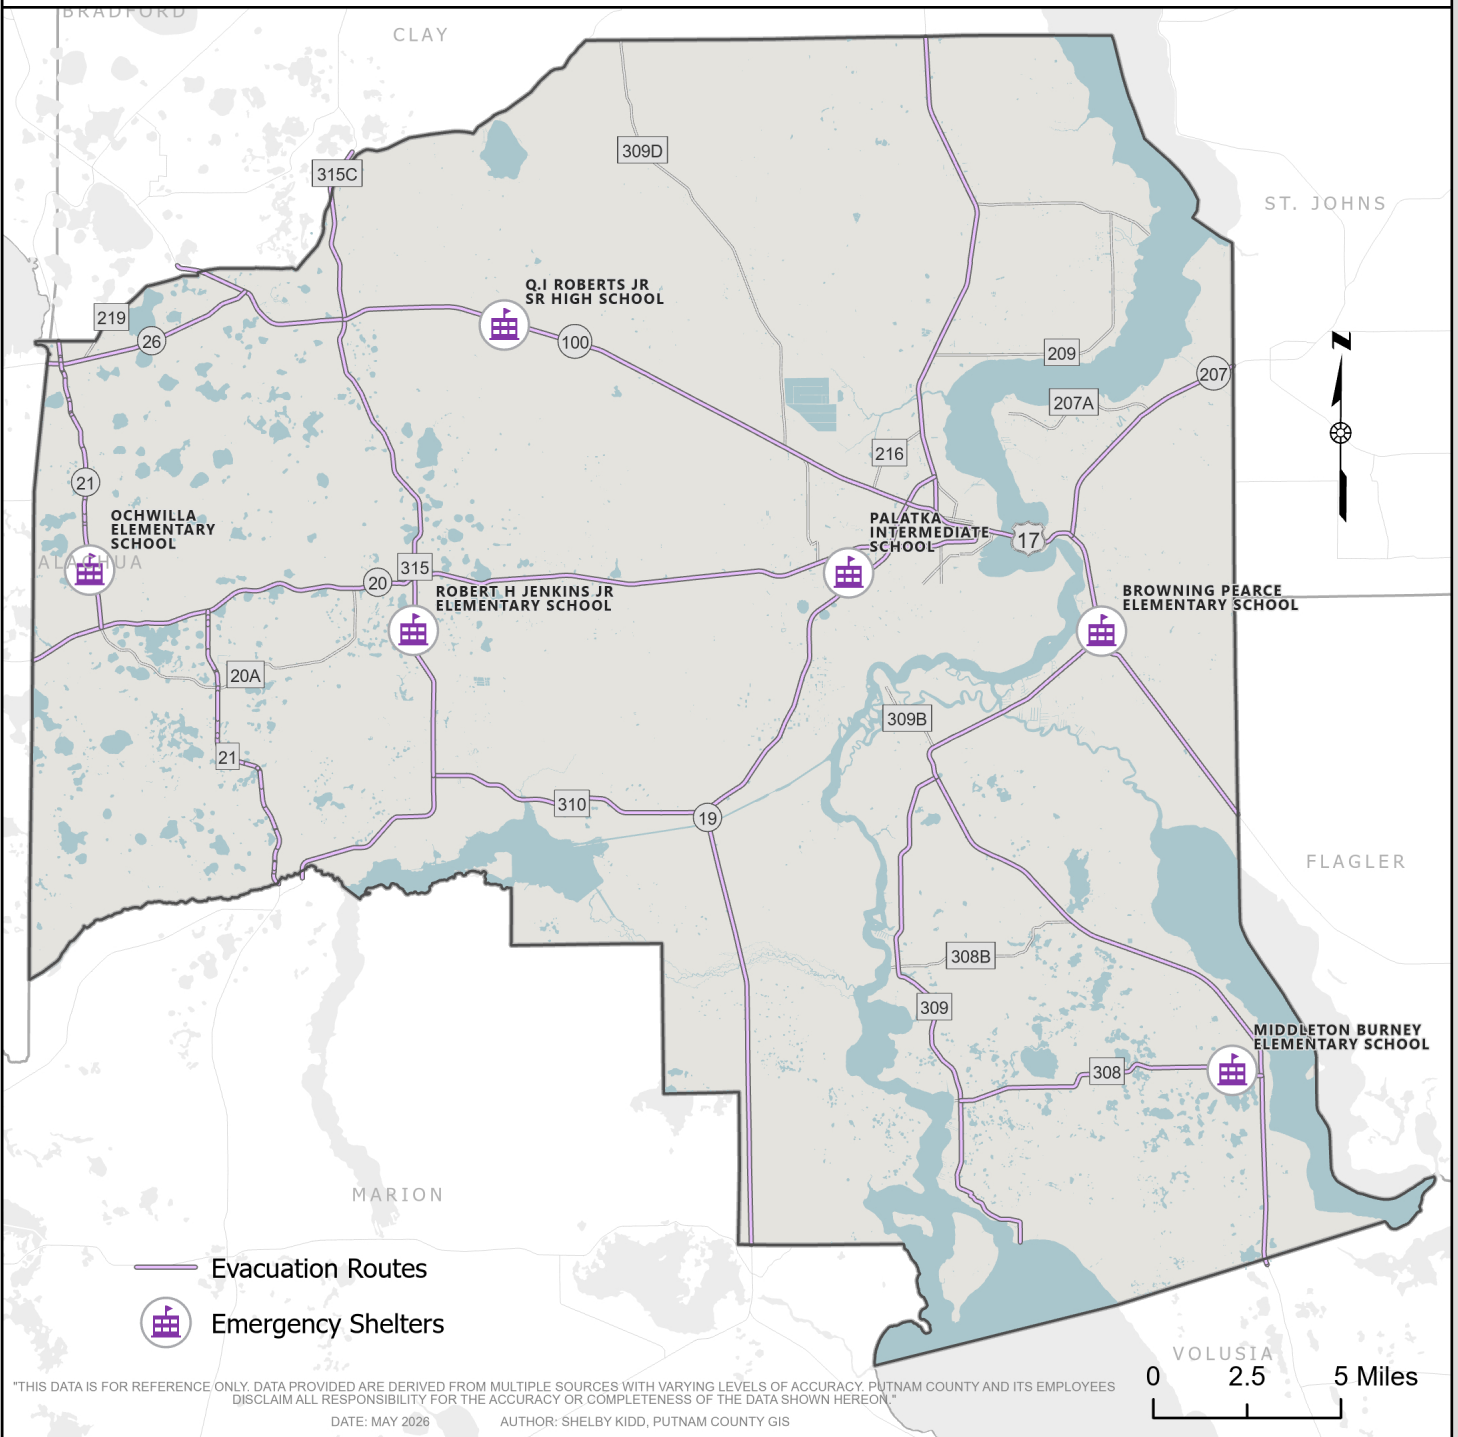

EMERGENCY SHELTERS AND EVACUATION ROUTES

WEST PUTNAM

OCHWILLA ELEMENTARY SCHOOL
PET-FRIENDLY SHELTER
 299 N STATE RD 21, HAWTHORNE, FL 32640

ROBERT H. JENKINS ELEMENTARY SCHOOL
 215 S STATE RD 315, INTERLACHEN, FL 32148

QI ROBERTS JR/SR HIGH SCHOOL
 901 STATE RD 100, FLORAHOME, FL 32140

CENTRAL PUTNAM

PALATKA INTERMEDIATE SCHOOL
SPECIAL NEEDS SHELTER
 156 HORSEMEN CLUB RD, PALATKA, FL 32177

BROWNING-PEARCE ELEMENTARY SCHOOL
 100 BEAR BLVD, SAN MATEO, FL 32187

SOUTH PUTNAM

MIDDLETON-BURNEY ELEMENTARY SCHOOL
 1020 HUNTINGTON RD, CRESCENT CITY, FL 32112